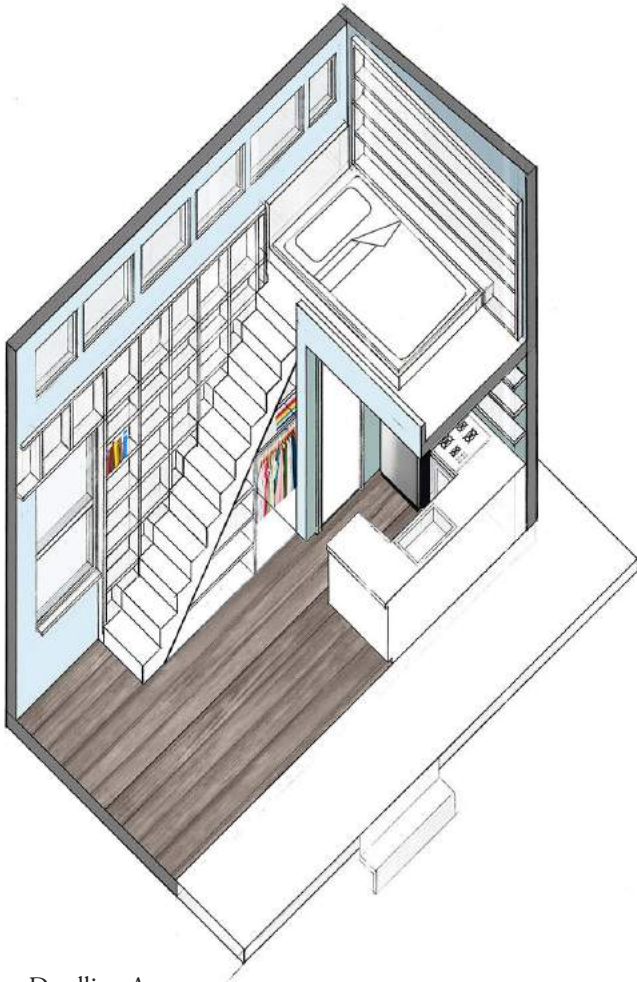

# SAMANTHA CURRAN

sec324@drexel.edu | 215.704.1799 | www.samanthacurran.weebly.com

Micro Dwelling Axon;  
Pencil on Vellum and Rendered in Photoshop

Row House Perspective; Maxwell Rendering in Sketchup

Office Interior Perspective; Rendered in Revit

Apartment Elevation; AutoCAD and Rendered in Photoshop

# SAMANTHA CURRAN

sec324@drexel.edu | 215.704.1799 | www.samanthacurran.weebly.com

Repository, Lancaster Avenue Elevation; Pencil on Vellum

Office Section Perspective; Rendered in Revit