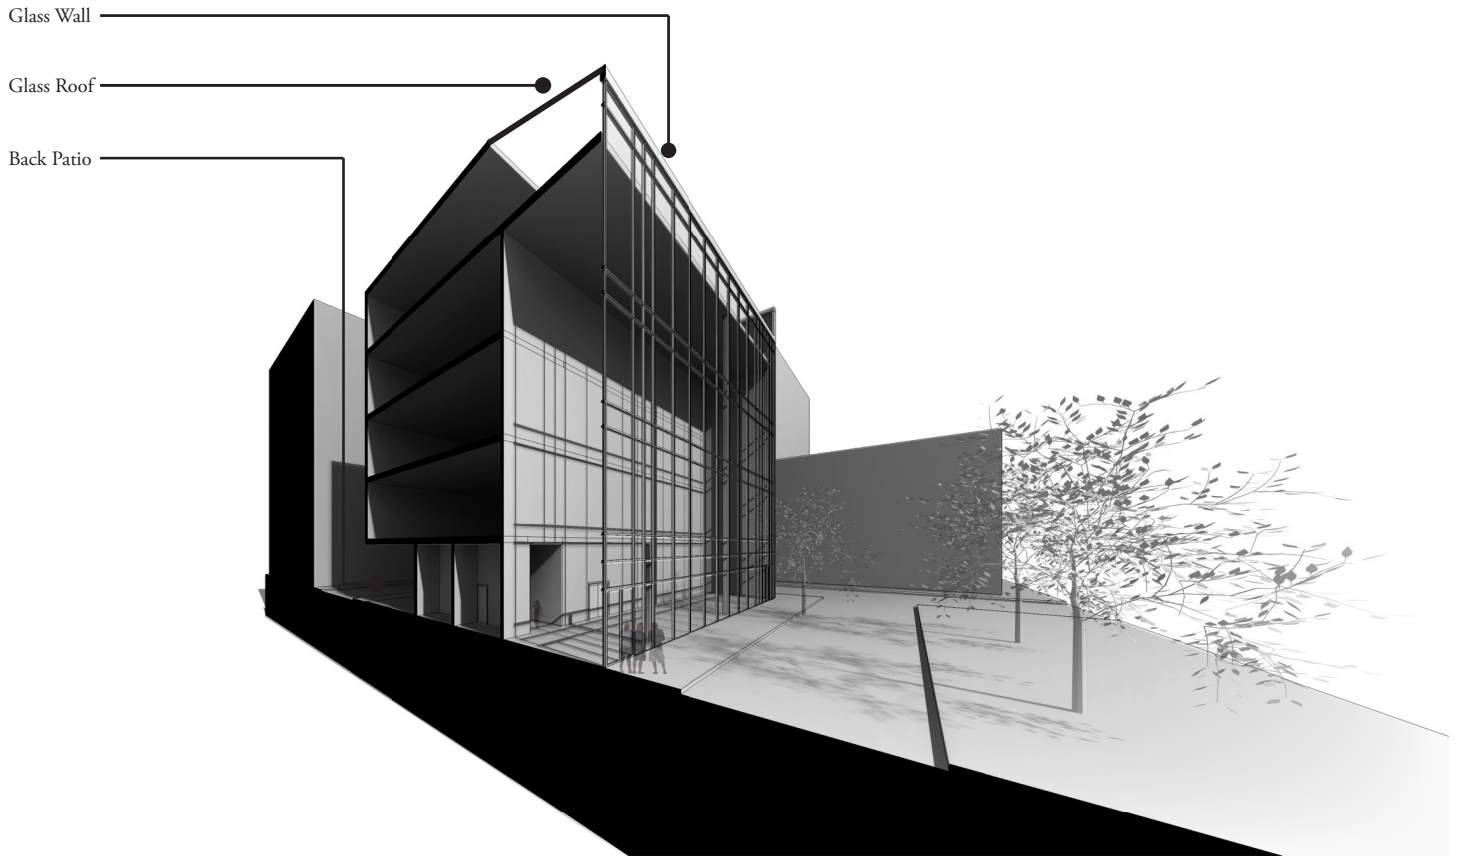

# SAMANTHA CURRAN

sec324@drexel.edu | 215.704.1799 | www.samanthacurran.weebly.com

Micro Dwelling Axon;  
Pencil on Vellum and Rendered in Photoshop

Row House Perspective; Maxwell Rendering in Sketchup

Office Interior Perspective; Rendered in Revit

Apartment Elevation; AutoCAD and Rendered in Photoshop

# SAMANTHA CURRAN

sec324@drexel.edu | 215.704.1799 | www.samanthacurran.weebly.com

Repository, Lancaster Avenue Elevation; Pencil on Vellum

Office Section Perspective; Rendered in Revit